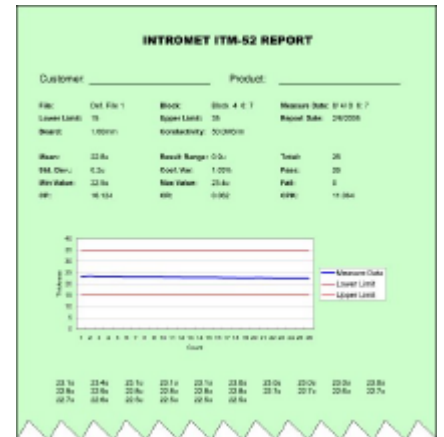

i.Data Receiver 數據接收端

Process data easily, auto build report in different language
處理數據更容易，自動建立不同種語系的報告表

Software Feature 接收端軟件

- Support different language (English, Traditional Chinese, Simplified Chinese) 支援多種不同語系 (英文、繁體中文、簡體中文)
- No cable connected to ITM-52 無須與 ITM-52 接線
- Customize Lower and Upper Limit in software 可在軟件設定數值上限及下限
- Receive and automatic process data 自動接收及處理數據
- Simple to build Excel Report in different language 簡單建立多種不同語系的 Excel 報告表

System Requirements 系統要求

Intel Pentium IV or higher processor
128MB of RAM
Windows® 2000 / XP
50MB of available hard disk space
VGA or higher monitor
CD-ROM drive
1 free Serial Port
Microsoft-compatible mouse
Microsoft Excel 2000

Intel Pentium IV 或更快速中央處理器
128MB 記憶體
Windows® 2000 / XP
50MB 硬碟空間
VGA 或更高解析度顯示器
唯讀光碟機
1 個串連通訊連接埠
Microsoft 相容滑鼠
Microsoft Excel 2000

ITM-52
Main Unit

Probe EP-20
for extra smallest PTH thickness

Infrared Device
for receive data from ITM-52