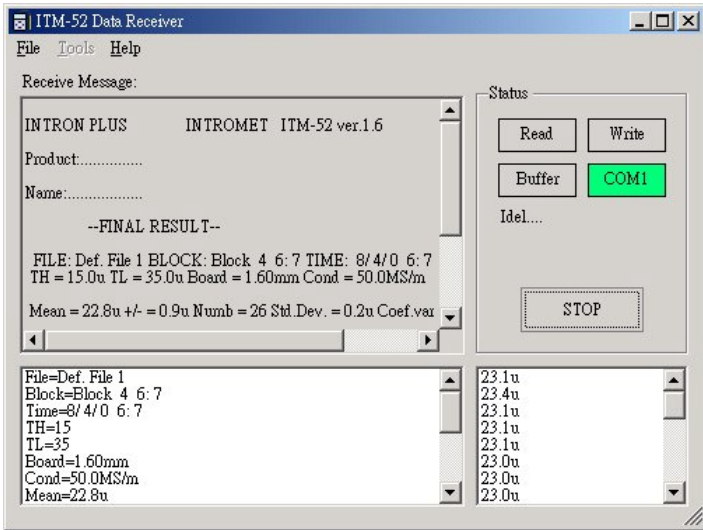

i.Data Receiver 數據接收端

Process data easily, auto build report in different language
處理數據更容易，自動建立不同種語系的報告表

Software Feature 接收端軟件

- Support different language (English, Traditional Chinese, Simplified Chinese) 支援多種不同語系 (英文、繁體中文、簡體中文)
- No cable connected to ITM-52 無須與 ITM-52 接線
- Customize Lower and Upper Limit in software 可在軟件設定數值上限及下限
- Receive and automatic process data 自動接收及處理數據
- Simple to build Excel Report in different language 簡單建立多種不同語系的 Excel 報告表